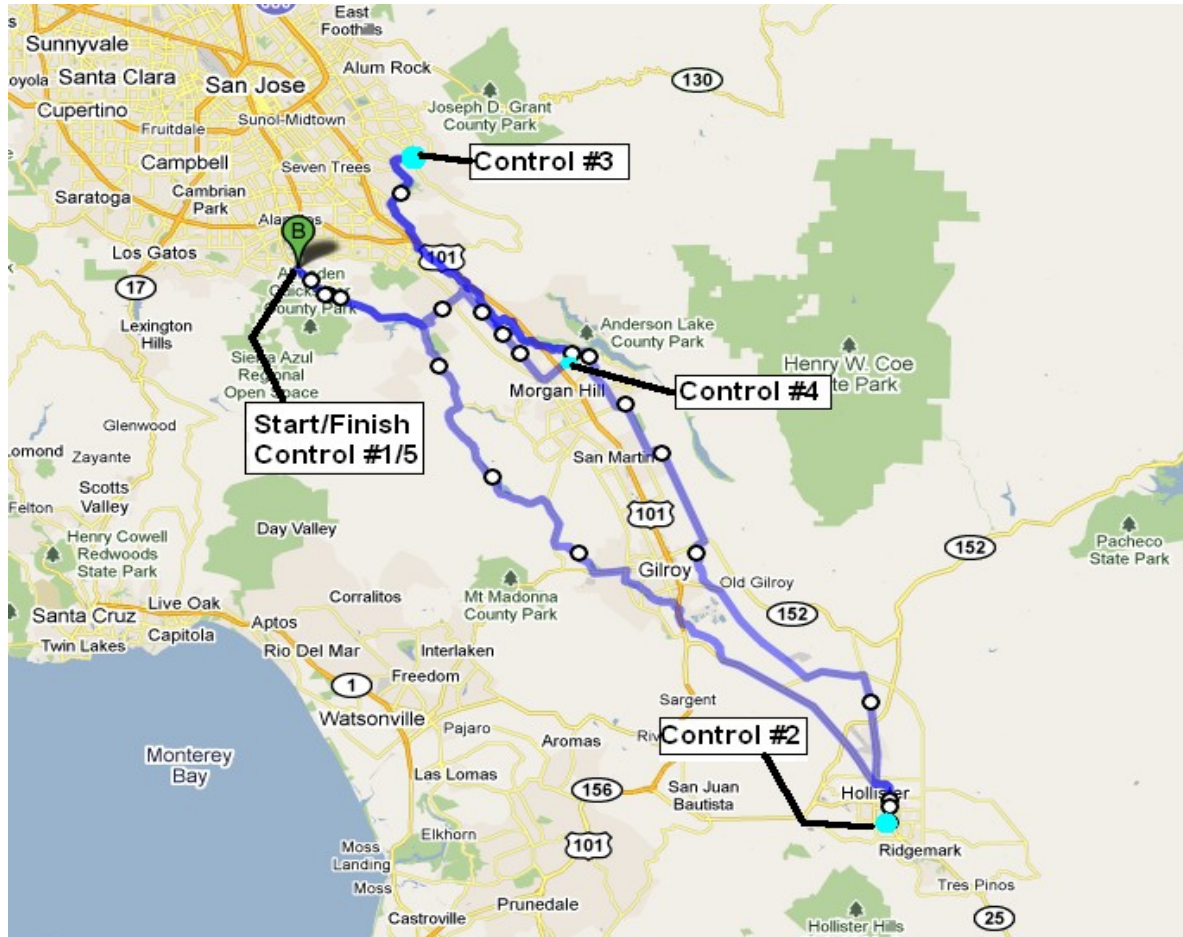

Evergreen Uvas Roundabout Map

Evergreen Uvas Roundabout

Last updated 12-23-10

Total	Direction		GO
		Control #1: Camden-Almaden Intersection 76 Phillips 6499 Camden Ave, San Jose, CA 95124 or nearby BofA, WellsFargo, Starbucks Obtain proof of passage	
miles			miles
0.0	RIGHT	Almaden Expy	2.4
2.4	RIGHT	Harry Rd	0.1
2.5	LEFT	McKean Rd	6.55
9.1	STR	Uvas Rd	2.05
11.1	STR	Uvas Rd	7.64
18.7	RIGHT	Watsonville Rd	2.26
21.0	LEFT	Burchell Rd water (spigot and fountain) in park on right before turn	2.58